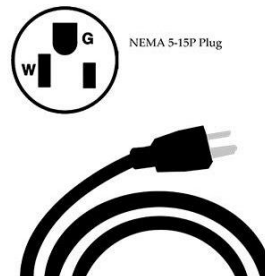

Level 2 Electric Car EV Charger

- (220V 16A + 110 Adapter)
- NEMA 6-20 Plug, 23'

Free 110V Adapter Plug
 • Extra bonus 110V adapter plug for free ensures compatibility on both 110V and 220V outlet.

Great Protection

Charge your electric vehicles with security and confidence thanks to our multiple protection methods

Universal Connector

Standard J1772 connector charges any electric vehicles on the road.

Universal Plug

NEMA 5-15P plug is compatible with almost any standard socket.